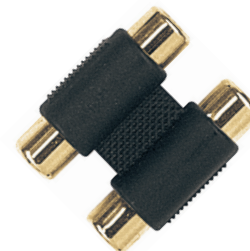

**AT160**

• ABS adapter: n. 2 x Ø 6.3 mm mono jack female sockets -> Ø 6.3 mm mono jack male plug. Master pack: 5 pcs.

**AT165**

• ABS adapter: Ø 3.5 mm stereo jack female socket -> Ø 6.3 mm stereo jack male plug. Master pack: 5 pcs.

**AT170**

• ABS adapter: n. 2 x Ø 6.3 mm stereo jack female sockets -> Ø 6.3 mm stereo jack male plug. Master pack: 5 pcs.

**AT180**

• ABS adapter: Ø 6.3 mm mono jack female socket -> RCA male plug. Master pack: 5 pcs.

**AT190**

• ABS adapter: RCA female socket -> Ø 6.3 mm mono jack male plug. Master pack: 5 pcs.

**AT190M**

• Metal adapter: RCA female socket -> Ø 6.3 mm mono jack male plug. Master pack: 5 pcs.

**AT210**

• ABS adapter: RCA female socket -> RCA female socket. Master pack: 5 pcs.

**AT215**

• ABS adapter: n. 2 RCA female sockets (gold plated contacts) -> 2 RCA female sockets (gold plated contacts). Master pack: 5 pcs.