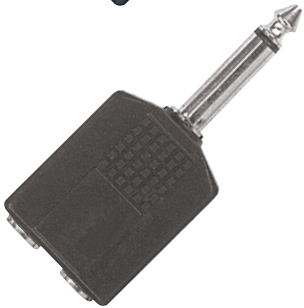

PROEL - ABS adapter

**AT148**

• ABS adapter: n. 2 x Ø 6.3 mm stereo jack female sockets -> Ø 3.5 mm stereo jack male plug. Master pack: 5 pcs.

**AT155**

• ABS adapter: Ø 3.5 mm mono jack female socket -> Ø 6.3 mm mono jack male plug. Master pack: 5 pcs.

**AT160**

• ABS adapter: n. 2 x Ø 6.3 mm mono jack female sockets -> Ø 6.3 mm mono jack male plug. Master pack: 5 pcs.

**AT165**

• ABS adapter: Ø 3.5 mm stereo jack female socket -> Ø 6.3 mm stereo jack male plug. Master pack: 5 pcs.

**AT170**

• ABS adapter: n. 2 x Ø 6.3 mm stereo jack female sockets -> Ø 6.3 mm stereo jack male plug. Master pack: 5 pcs.

**AT180**

• ABS adapter: Ø 6.3 mm mono jack female socket -> RCA male plug. Master pack: 5 pcs.

**AT190**

• ABS adapter: RCA female socket -> Ø 6.3 mm mono jack male plug. Master pack: 5 pcs.

**AT190M**

• Metal adapter: RCA female socket -> Ø 6.3 mm mono jack male plug. Master pack: 5 pcs.

**AT210**